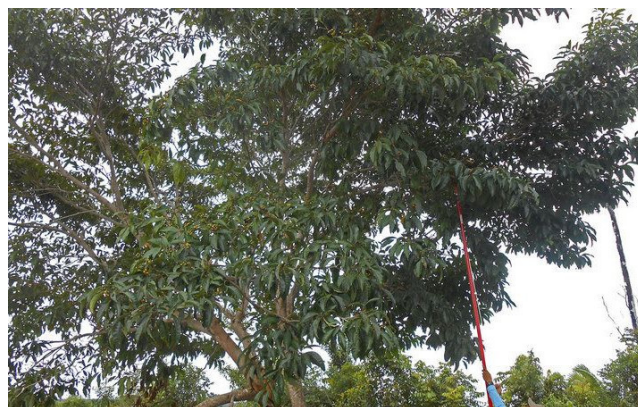

Tree Planting Certificate

Powered by Tree-Nation

7 tree(s) planted

140 Kg of CO2 offset

Tree(s) planted by:

[Ryggellani](#)

Visit the tree(s) on the Tree-Nation page:

<https://tree-nation.com/trees/view/6447389>

Species: [Byrsonima crispia](#)

Byrsonima crispia is a medium-sized tree, branched from the base; it normally reaches heights of 5 to 7 meters tall. Its native range is from Costa Rica to South Tropical America. It grows primarily in...

Tree(s) planted in [Project Reforest the Amazon Basin, Brazil](#)

The main consequence of illegal deforestation in the Amazon rainforest is linked to the environmental imbalance caused by the loss of vegetation. Therefore, this project aims to reforest these defores...